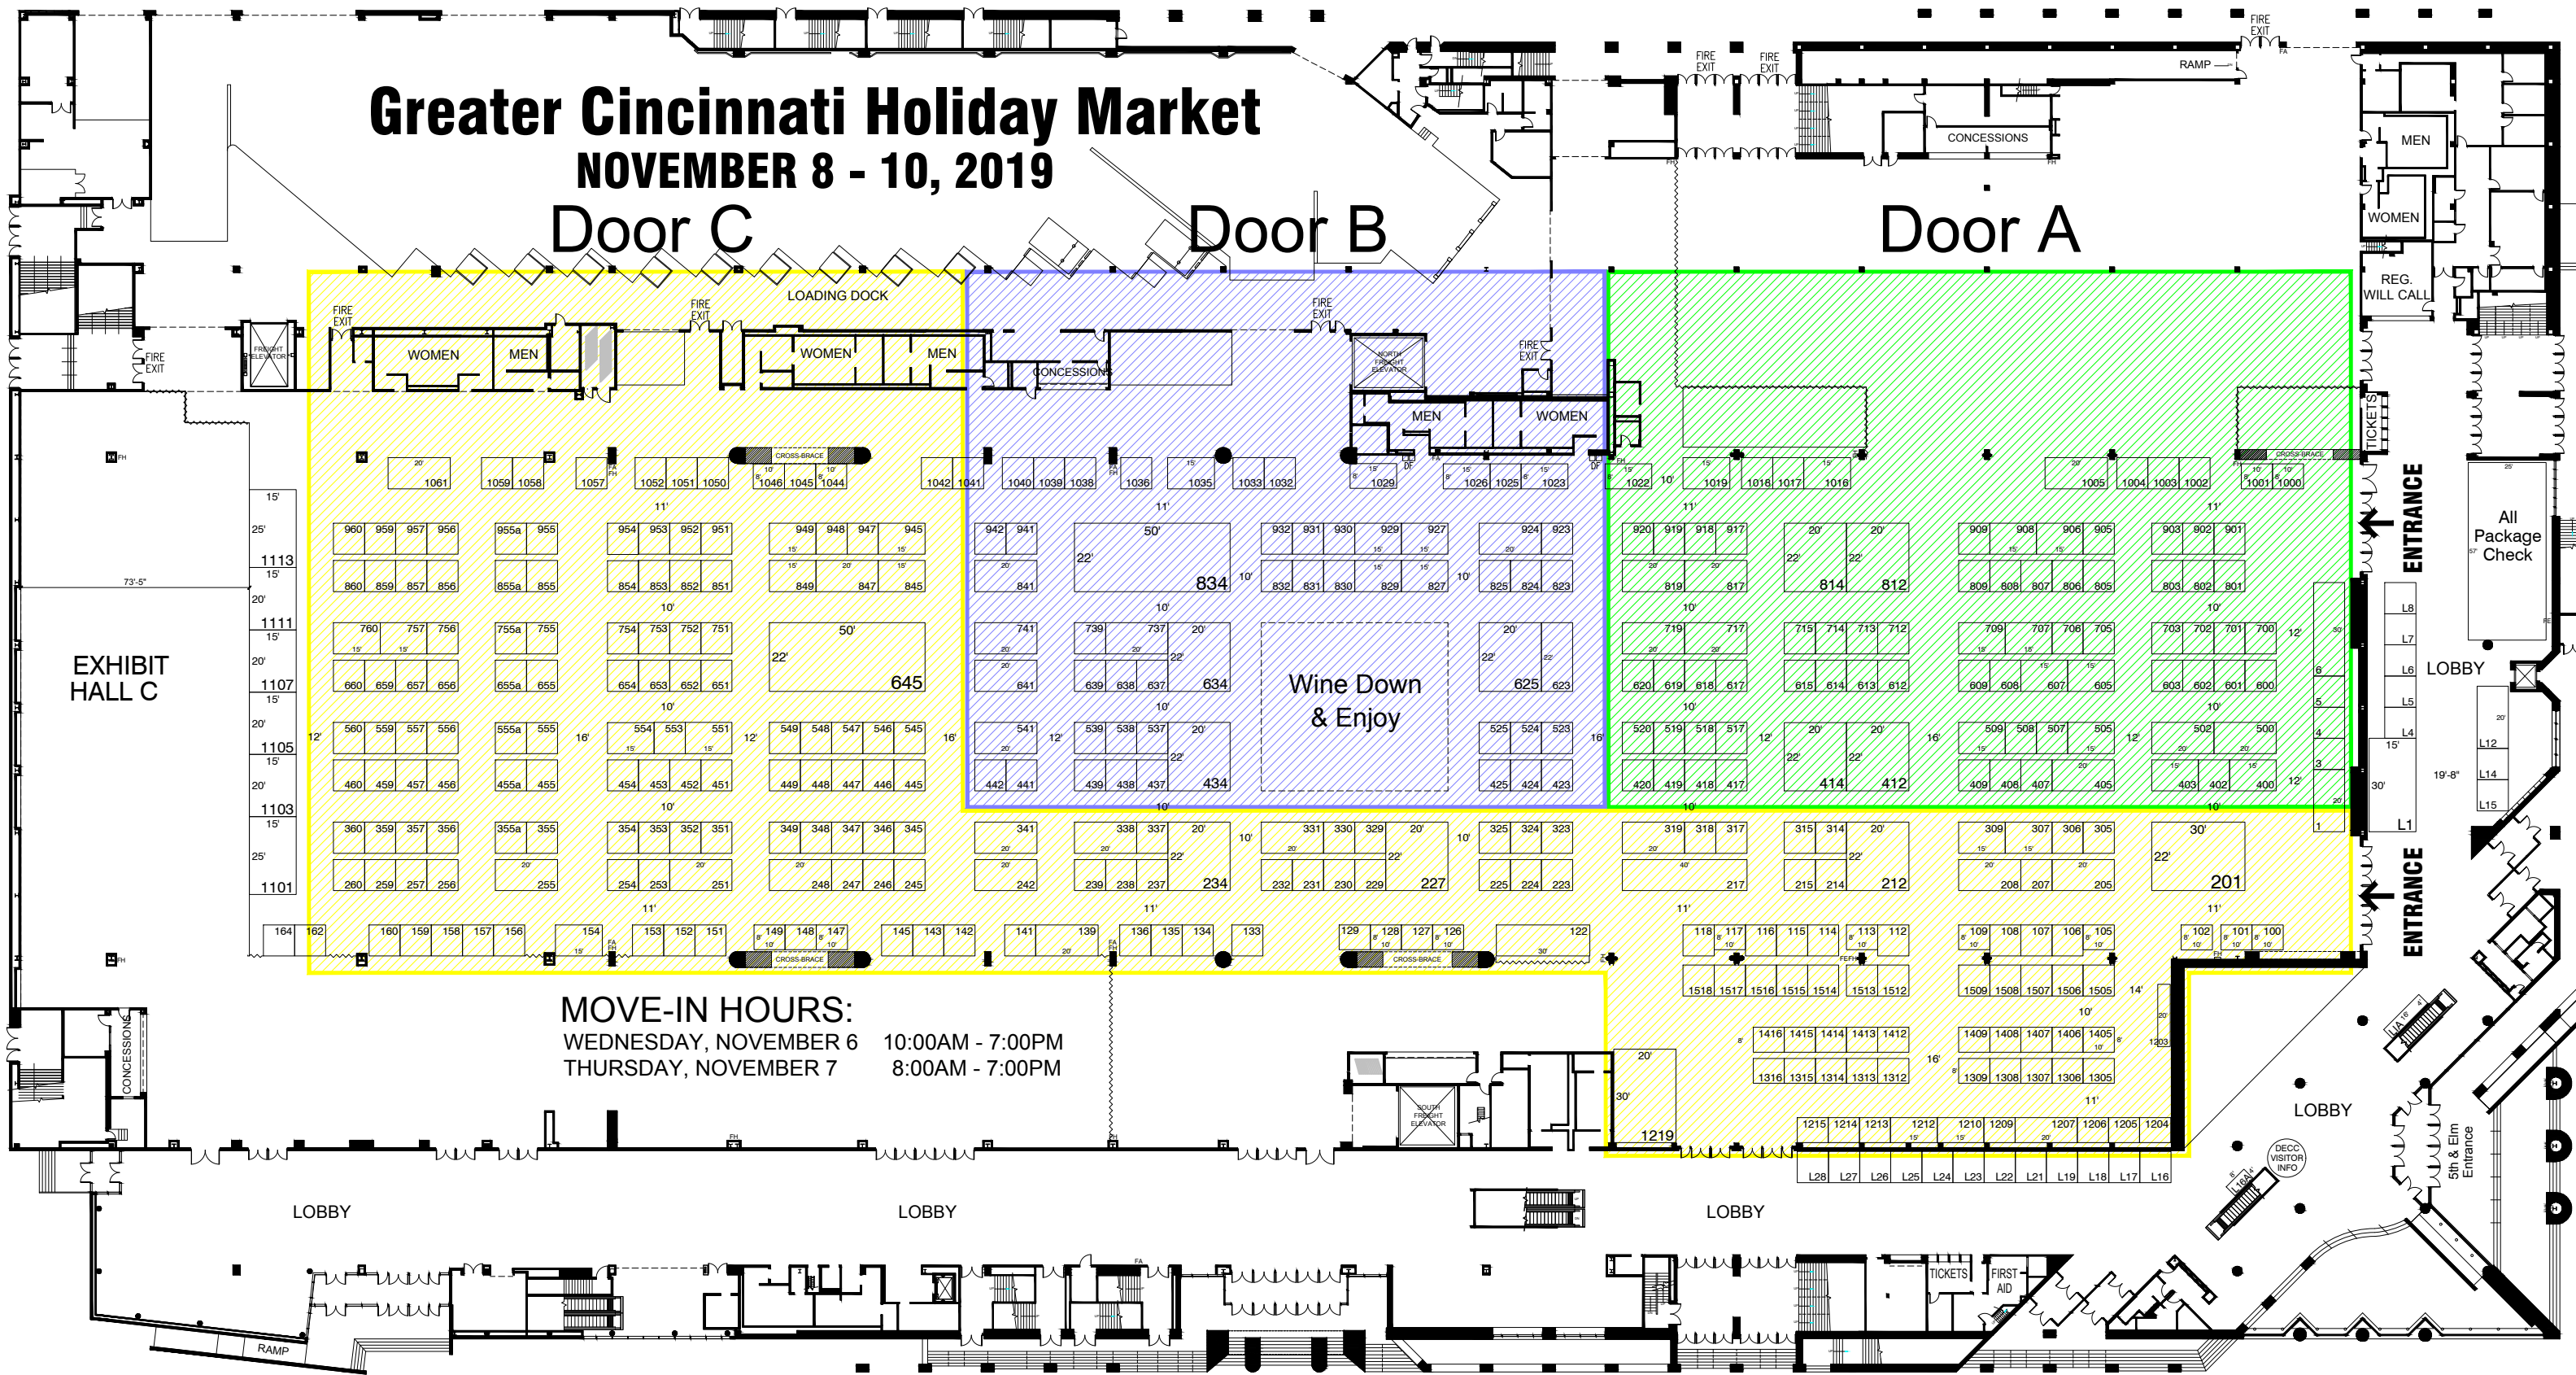

Greater Cincinnati Holiday Market NOVEMBER 8 - 10, 2019

Door C

Door B

Door A

CENTRAL AVENUE

MOVE-IN HOURS:
 WEDNESDAY, NOVEMBER 6 10:00AM - 7:00PM
 THURSDAY, NOVEMBER 7 8:00AM - 7:00PM

LEGEND
 FA - FIRE ALARM LOCATION
 FH - FIRE HOSE LOCATION
 FE - FIRE EXTINGUISHER

GRAPHIC SCALE
 0' 10' 20' 40' 60' 80'

NOTE: ALL BOOTHS ARE 10'DEEP x 10'WIDE,
UNLESS OTHERWISE INDICATED.