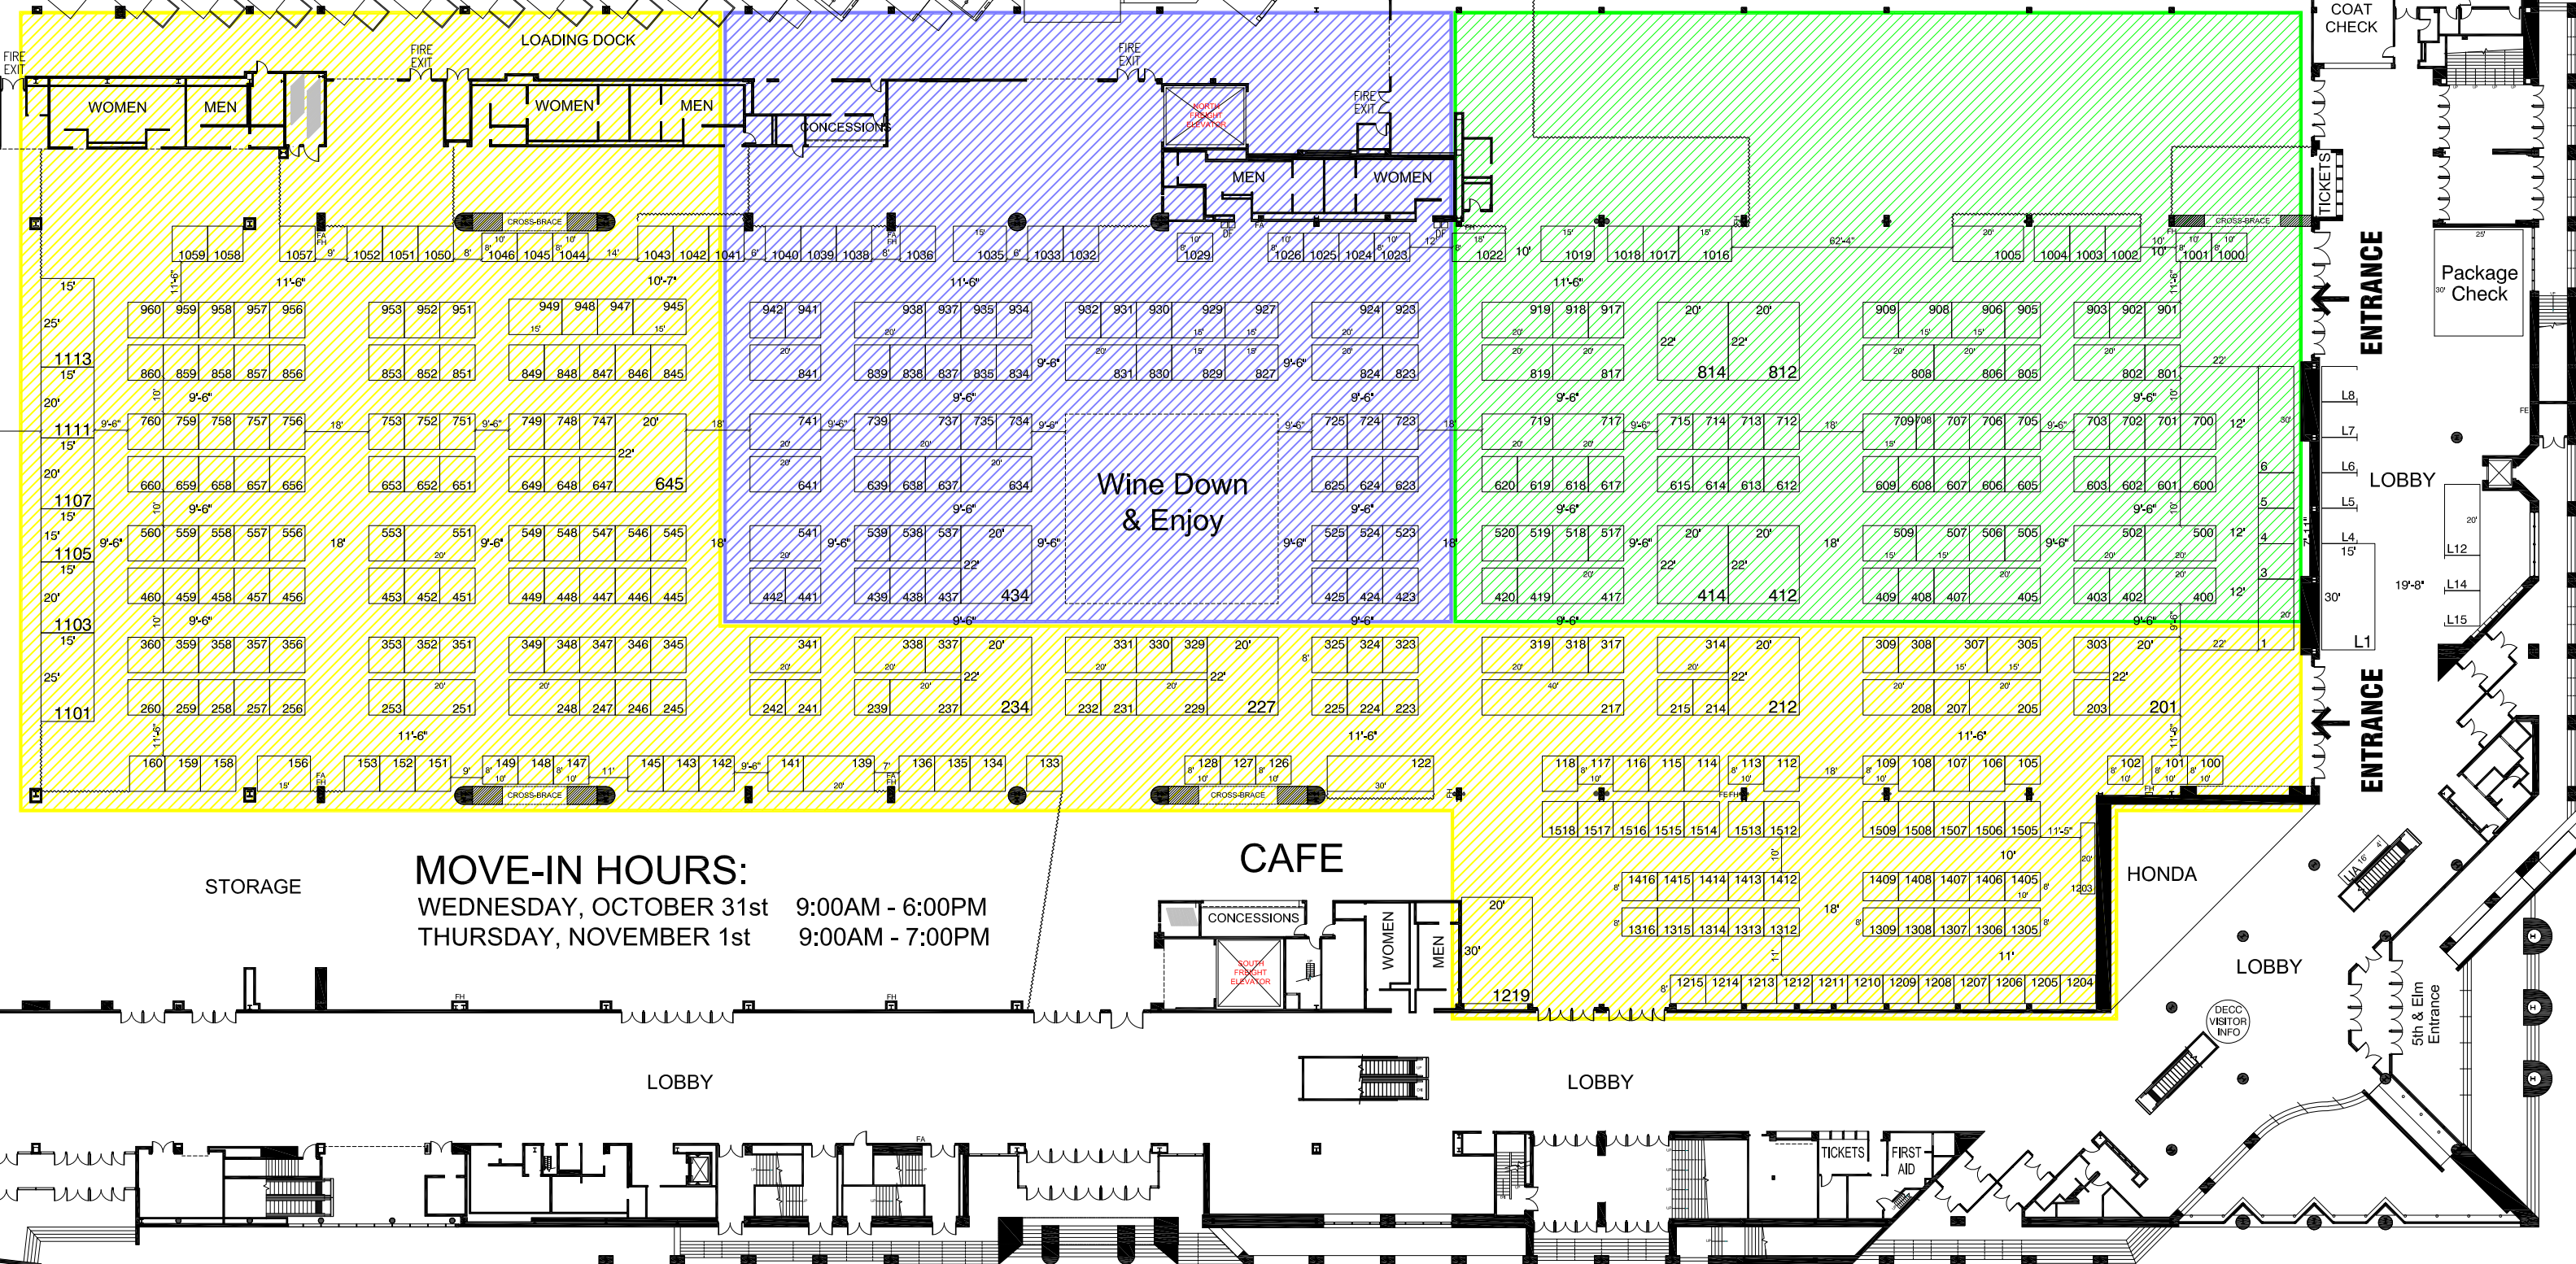

## NOVEMBER 2 - 4, 2018

Door C

Door B

Door A

**MOVE-IN HOURS:**  
 WEDNESDAY, OCTOBER 31st 9:00AM - 6:00PM  
 THURSDAY, NOVEMBER 1st 9:00AM - 7:00PM

STORAGE

CAFE

HONDA

LOBBY

LOBBY

LOBBY

ENTRANCE

ENTRANCE

Package Check

LOBBY

ENTRANCE

LOBBY

5th & Elm Entrance

MEN

WOMEN

COAT CHECK

TICKETS

L8

L7

L6

L5

L4

L3

L2

L1

DECC VISITOR INFO

5th & Elm Entrance