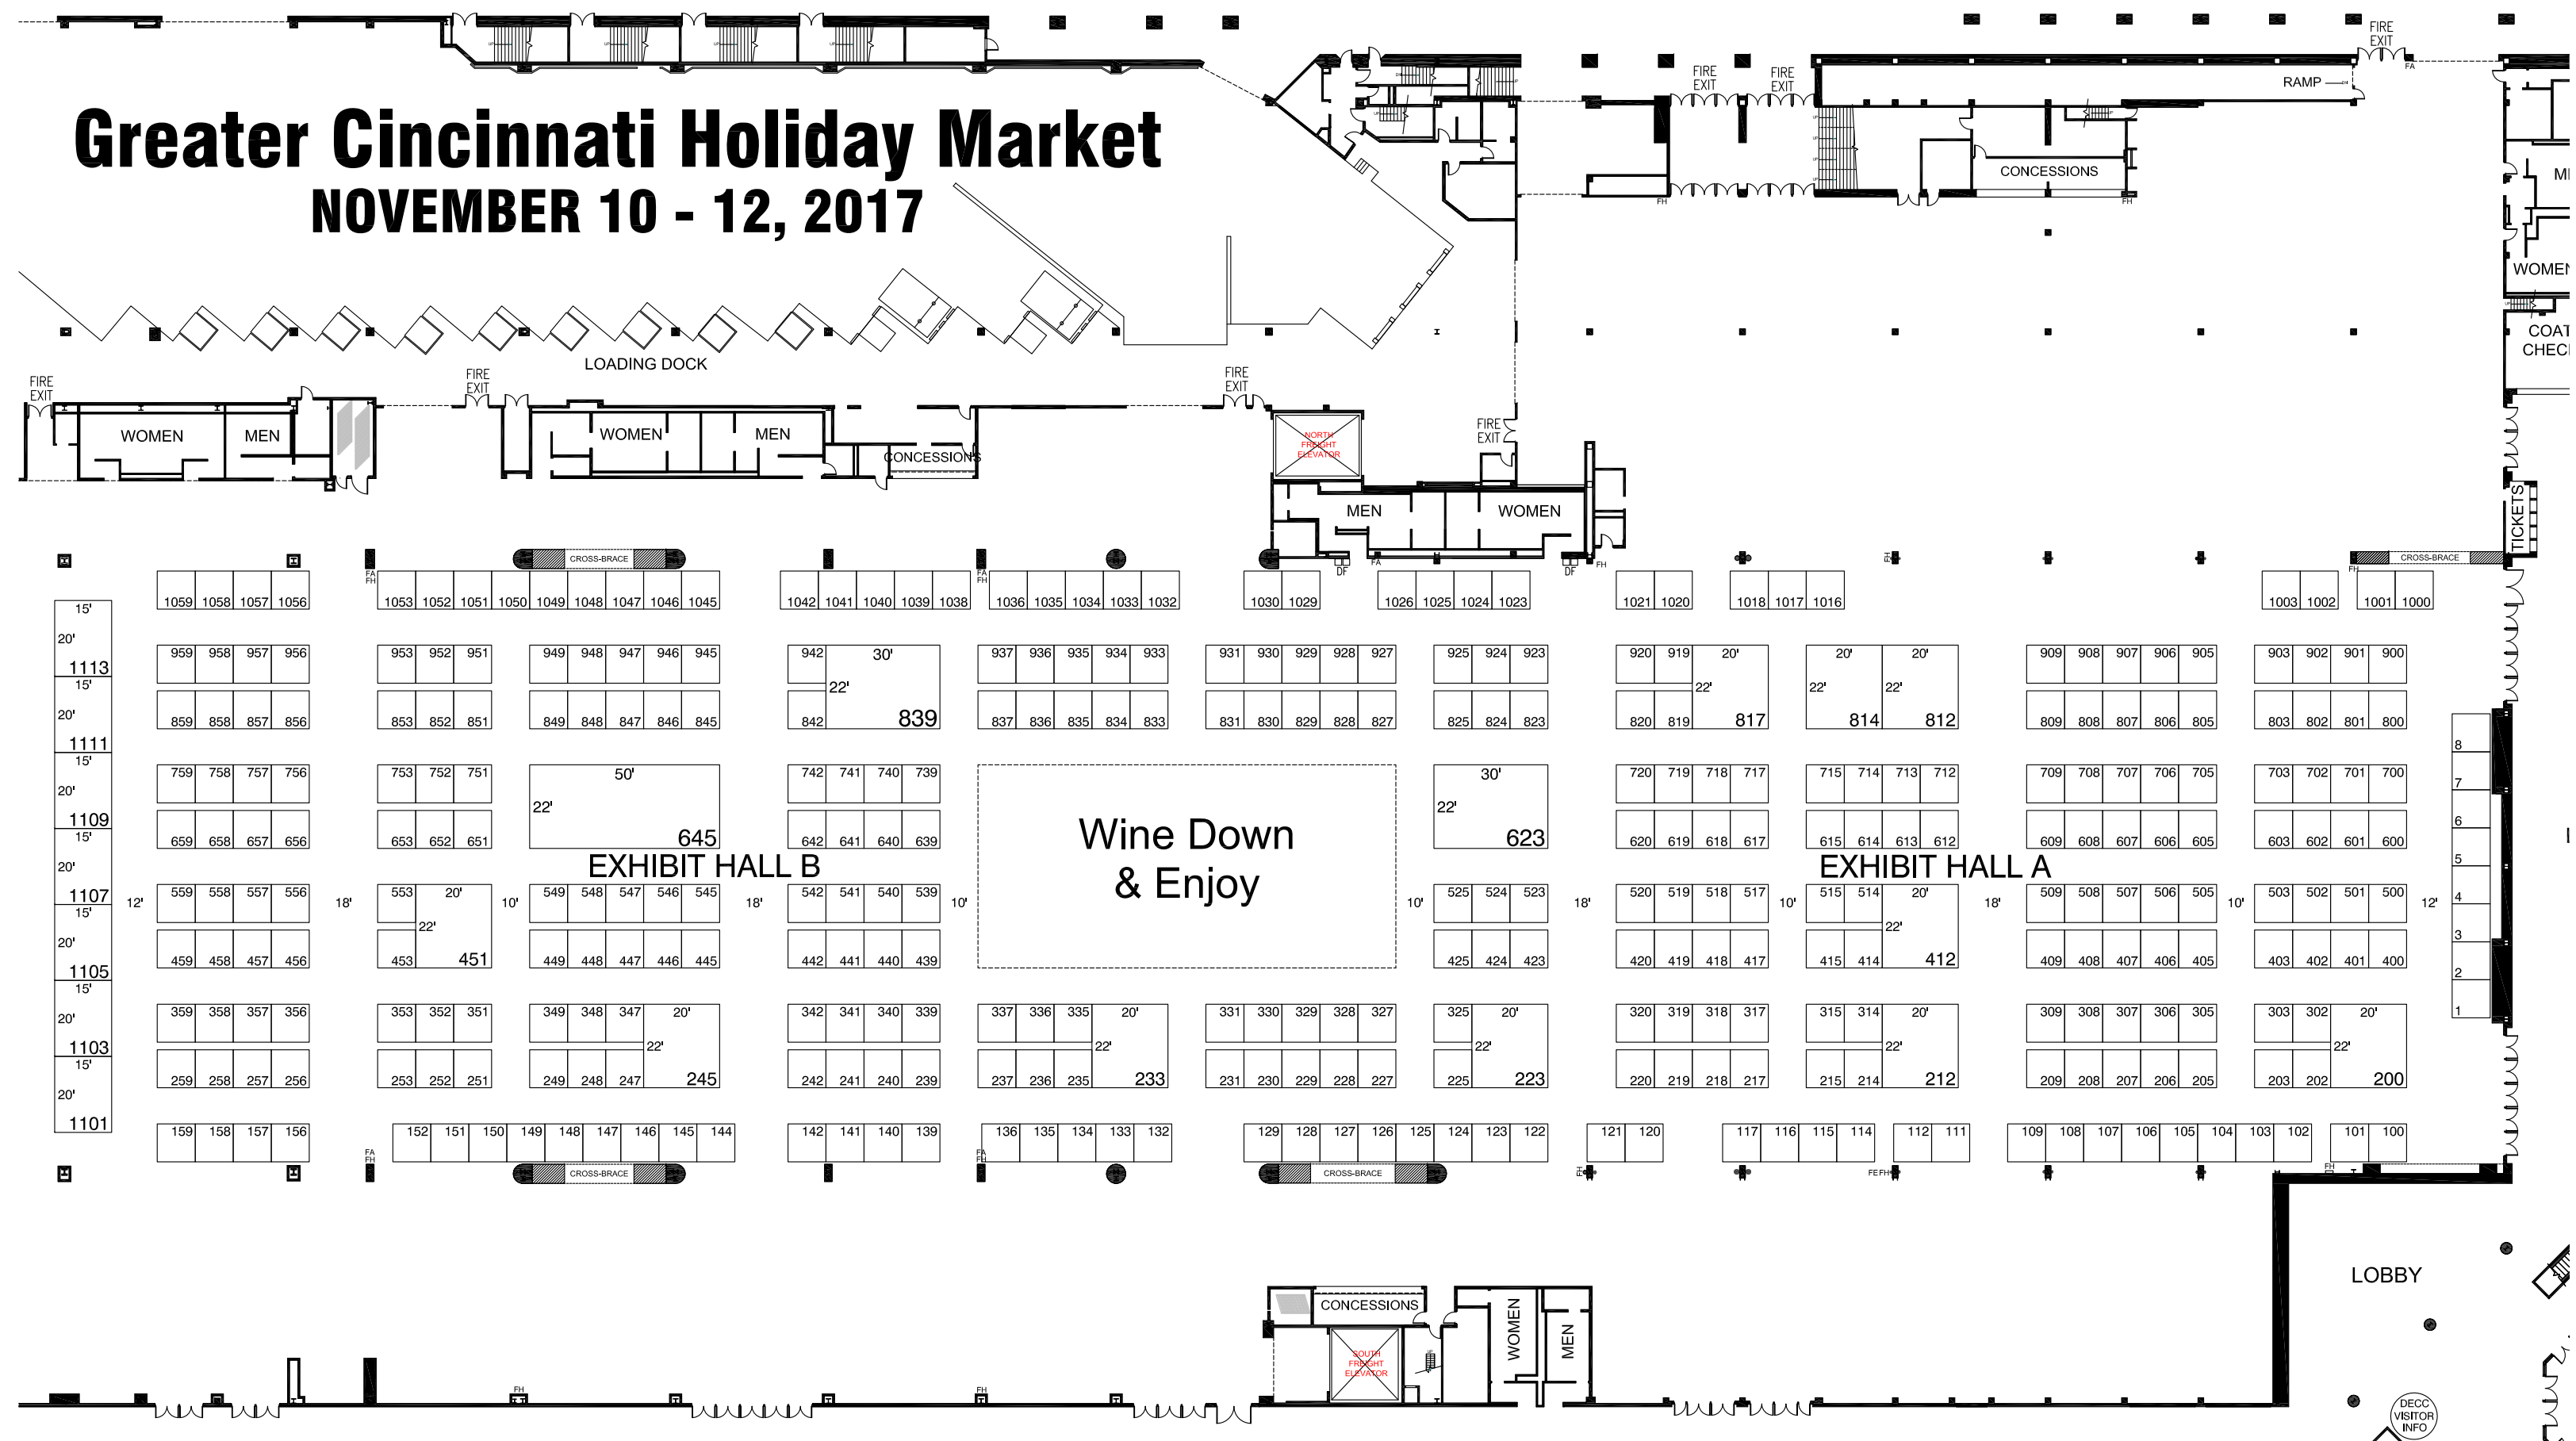

Greater Cincinnati Holiday Market

NOVEMBER 10 - 12, 2017

15'
20'
1113
15'
20'
1111
15'
20'
1109
15'
20'
1107
15'
20'
1105
15'
20'
1103
15'
20'
1101

8
7
6
5
4
3
2
1

LOBBY

DECC VISITOR INFO